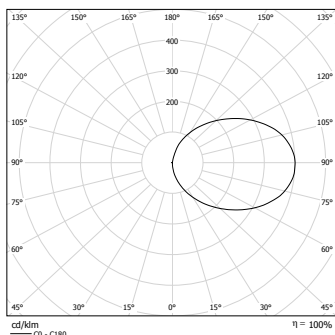

SN 6110 G LED