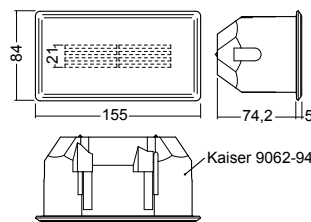

LED safety luminaires for recessed wall- or stair-mounting with powder-coated cover. For installation in cavity-wall-box (Kaiser 9062-94).

Technical data

Material : powder-coated steel-sheet
Illuminant : LEDs
Nominal voltage DC : 24V ± 20%
Nominal current : 115 mA
Terminals : 2.5 mm² for feed-through wiring
Temperature ta : -15°C... +40°C
Protection category : IP20
Protection class : III
acc. to EN 1838, EN 60598-2-22 and EN 55015

Housing-colours	Part.no.	Colour code
White (RAL 9016)	...	L04
White aluminium (RAL 9006)	...	L10
Special colours	...	L99

Attach the colour code to part number e.g. **800 014 LXX**

SN 6110 G LED 24V

Art.no.810 165

Recessed wall or stair mounting