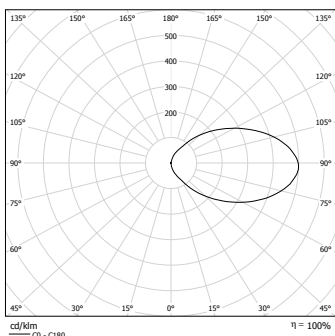

SN 6110 O LED 24V

Art.no.810 164

Recessed wall or stair mounting