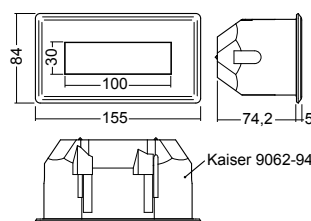

SN 6110 O LED 24V

Art.no.810 164

Recessed wall or stair mounting