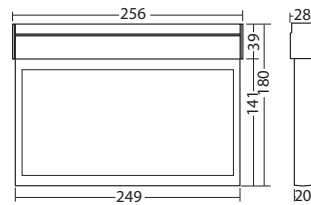

Discrete LED edge lights composed of high-quality anodised aluminium profile without any visible screws. Homogeneous illumination of the free hanging frameless 20 mm acrylic pictograph by state-of-the-art LED technology. Discreet housing thanks to latest 24V technology.

Technical data

1. **Viewing distance :** 22 m
   Material : Aluminum
   Illuminant : LEDs
   Nominal voltage DC : 24V ± 20%
   Nominal current : 125 mA
   Terminals : 2.5 mm² for feed-through wiring
   Temperature ta : -15°C... +40°C
   Protection category : IP40
   Protection class : III
   acc. to DIN EN 60598-1, DIN EN 60598-2-22, DIN 4844-1 and DIN EN 1838

Pictograms exchangeable without tools

SNP 1216 D LED 24V

Art.no. 810 002

Ceiling mounting