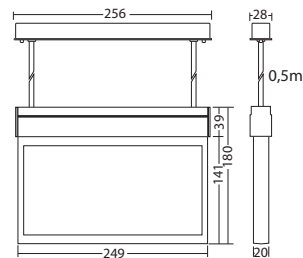

Discrete LED edge lights composed of high-quality anodised aluminium profile without any visible screws. Homogeneous illumination of the free hanging frameless 20 mm acrylic pictograph by state-of-the-art LED technology. Discreet housing thanks to latest 24V technology.

Technical data

1. **Viewing distance :** 22 m
   Material : Aluminum
   Illuminant : LEDs
   Nominal voltage DC : 24V ± 20%
   Nominal current : 125 mA
   Terminals : 2.5 mm² for feed-through wiring
   Temperature ta : -15°C... +40°C
   Protection category : IP40
   Protection class : III

acc. to DIN EN 60598-1, DIN EN 60598-2-22, DIN 4844-1 and DIN EN 1838

Pictograms exchangeable without tools

SNP 1216 P LED 24V

Art.no. 810 004

Pendulum mounting