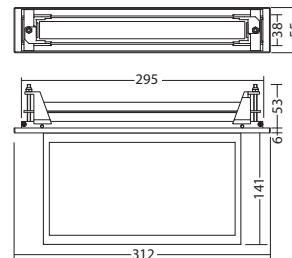

Technical data

- Viewing distance :** 22 m
Material : Aluminum
Illuminant : LEDs
Nominal voltage DC : 24V ± 20%
Nominal current : 125 mA
Terminals : 2.5 mm² for feed-through wiring
Temperature ta : -15°C... +40°C
Protection category : IP40
Protection class : III
 acc. to DIN EN 60598-1, DIN EN 60598-2-22, DIN 4844-1 and DIN EN 1838

Art.no. 890 405

Recessed ceiling mounting

Discrete LED edge lights composed of high-quality anodised aluminium profile without any visible screws. Homogeneous illumination of the free hanging frameless 20 mm acrylic pictograph by state-of-the-art LED technology. Discreet housing thanks to latest 24V technology.

Technical data

- Viewing distance :** 22 m
Material : Aluminum
Illuminant : LEDs
Nominal voltage DC : 24V ± 20%
Nominal current : 125 mA
Terminals : 2.5 mm² for feed-through wiring
Temperature ta : -15°C... +40°C
Protection category : IP40
Protection class : III