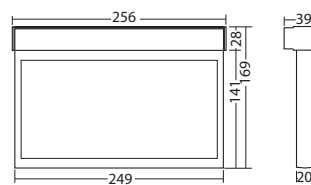

SNP 1216 PM LED 24V

Art.no. 810 003

Parallel to wall mounting